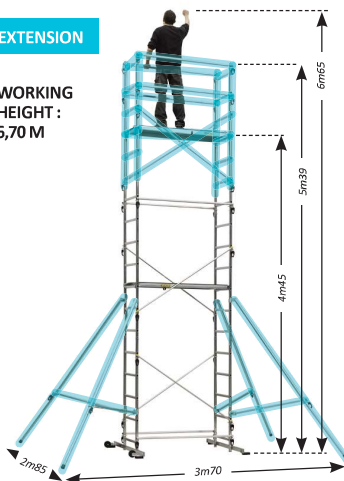

**GUARANTEE STEADINESS**  
by 4 big stabilizers height-adjustable and rotating.

### PACKAGE'S CONTENTS :

- 2 aluminium ladders with tubular profiles
- 1 platform to set up directly on the rungs
- 4 rails + 2 aluminium diagonal braces already equipped with automatic handles
- 4 aluminium stabilizers height-adjustable and rotating.

### TEK'UP EXTENSION

WORKING HEIGHT : 6,70 M

### QUAD'UP EXTENSION

WORKING HEIGHT : 6,80 M