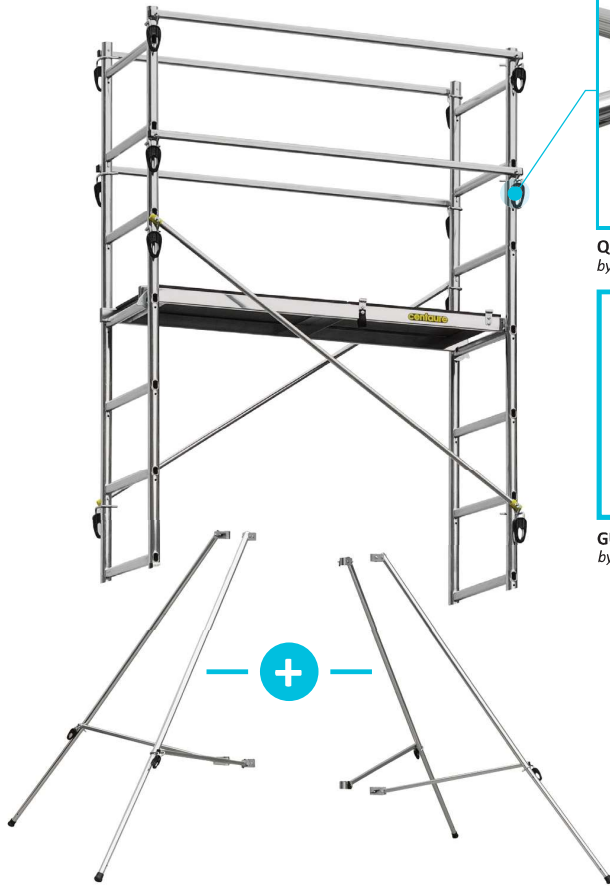

## EXTENSION // FOR QUAD'UP EVOLUTION AND TEK'UP

SUITABLE ON SCAFFOLD QUAD'UP EVOLUTION (ITEM NUMBER 347 703) AND TEK'UP (ITEM NUMBER 237 703)

PRODUCT FOR DOMESTIC USE

**QUICK ASSEMBLY**  
by pre-installed automatic handles.

**GUARANTEE STEADINESS**  
by 4 big stabilizers height-adjustable and rotating.

### PACKAGE'S CONTENTS :

- 2 aluminium ladders with tubular profiles
- 1 platform to set up directly on the rungs
- 4 rails + 2 aluminium diagonal braces already equipped with automatic handles
- 4 aluminium stabilizers height-adjustable and rotating.

### QUAD'UP EXTENSION

WORKING HEIGHT : 6,80 M