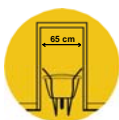

CARGO PICK UP 110 GREEN TRAY PNEUMATIC WHEEL

Use

Designed for gardening and DIY.
Loading capacity 160 kg.

Optional :

Product advantages

- Excellent balance and weight distribution with 70% of the load positioned over the wheel. Its design allows an optimal use and reduces risk of injury and strains for the user.
- Bi-material handgrips for added comfort.
- Wheelbarrow equipped with a 110 l. polypro tray waterproof, weatherproof and resistant to shock, perfect for garden and DIY works. Deep and narrow tray, able to go through doorways easily. Designed to carry long handle tools (rake, shovel...) easily thanks to the notches on the top of the tray.
- Optional : removable toolbox to carry small tools or drinks (Code : 309063101
EAN : 3155030906314).

Technical data

CARGO PICK UP 110 GREEN TRAY PNEUMATIC WHEEL

Tray	Polypro green 110 l, light and resistant. Deep and narrow, able to go through doorways easily.	Sizes	1420 x 585 x 710 mm.
Frame	Ø 32 mm black painted with integrated tipping bar and galvanized tray support.	Weight	12 kg.
Wheel	Pneumatic Ø 400 mm, metal disc rim, long lasting notched tyre. Maximum pressure : 2 bars.	Spare parts	Wheel PF 154 Code : 309016701 EAN : 315503090167 8 Polypro tray 110 l. Code : 309063501 EAN : 315503090635 2
		Packaging and codes	Unassembled x 10 : 301240001 EAN : 315503012400 8