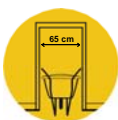

CARGO PICK UP 110 YELLOW TRAY PNEUMATIC WHEEL

Use

Designed for building.
Loading capacity 160 kg.

Product advantages

- Excellent balance and weight distribution with 70% of the load positioned over the wheel. Its design allows an optimal use and reduces risk of injury and strains for the user.
- Bi-material handgrips for added comfort.
- Wheelbarrow equipped with a 110 l. polypro tray waterproof, weatherproof and resistant to shock, perfect for garden and DIY works. Deep and narrow tray, able to go through doorways easily. Designed to carry long handle tools (rake, shovel...) easily thanks to the notches on the top of the tray.
- Optional : removable toolbox to carry small tools or drinks (Code : 309063101 EAN : 3155030906314).

Technical data

CARGO PICK UP 110 YELLOW TRAY PNEUMATIC WHEEL

Tray	Polypro yellow 110 l, light and resistant. Deep and narrow, able to go through doorways easily.	Sizes	1420 x 585 x 710 mm.
Frame	Ø 32 mm black painted with integrated tipping bar and galvanized tray support.	Weight	12 kg.
Wheel	Pneumatic Ø 400 mm, metal disc rim, long lasting notched tyre. Maximum pressure : 2 bars.	Spare parts	Wheel PF 154 Code : 309016701 EAN : 315503090167 8 Polypro tray 110 l. Code : 309063501 EAN : 315503090635 2
		Packaging and codes	Unassembled x 10 : 301240101 EAN : 315503012401 5